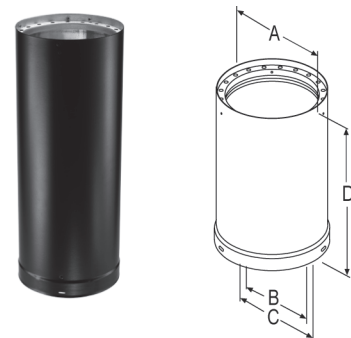

Prices Reflect 1/1/22 Pricing

DVL – Close Clearance Connector, Double-Wall Stovepipe

Applications: Double-wall interior stovepipe for connecting wood stoves to manufactured chimney.

Clearances: 6" clearance to walls. 8" clearance to ceilings, including cathedral ceilings.

Chimney Adaptor w/ Trim

Use to connect from double-wall DVL and/or single-wall DuraBlack to DuraTech, Duraplus, DuraLiner for a through the wall or ceiling support installation.

SIZE	6"	List Price	7"	List Price	8"	List Price
A	7 1/8"		8 1/8"		9 1/8"	
B	6 1/4"		7 1/4"		8 1/4"	
C	9"		11"		11"	
STOCK #	6DVL-ADT	\$90.77	7DVL-ADT ❖	\$228.19	8DVL-ADT ❖	\$103.54

DVL Double-Wall Black Pipe

SIZE	6"	List Price	7"	List Price	8"	List Price
A	7"		8"		9"	
B	6"		7"		8"	
C	7 1/8"		8 1/8"		9 1/8"	
D	6", 12", 18", 24", & 48"					
6" LENGTH	6DVL-06	\$80.93	7DVL-06 ❖	\$180.65	8DVL-06 ❖	\$114.64
12" LENGTH	6DVL-12	\$86.51	7DVL-12 ❖	\$115.01	8DVL-12 ❖	\$130.61
18" LENGTH	6DVL-18	\$102.84	7DVL-18 ❖	\$178.77	8DVL-18 ❖	\$169.03
24" LENGTH	6DVL-24	\$142.46	7DVL-24 ❖	\$181.84	8DVL-24 ❖	\$182.38
48" LENGTH	6DVL-48	\$219.03	7DVL-48 ❖	\$256.23	8DVL-48 ❖	\$295.26