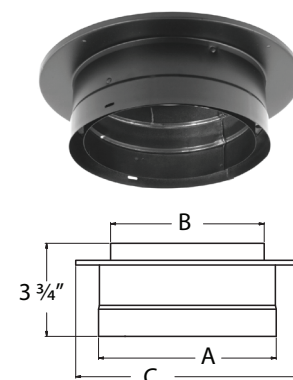

Prices Reflect 1/1/22 Pricing

DVL – Close Clearance Connector, Double-Wall Stovepipe

Applications: Double-wall interior stovepipe for connecting wood stoves to manufactured chimney.

Clearances: 6" clearance to walls. 8" clearance to ceilings, including cathedral ceilings.

DVL/DuraBlack Chimney Adaptor w/ Trim

Use to connect from double-wall DVL to DuraTech, Duraplus, DuraTech Premium and DuraLiner for a through the wall or ceiling support installation.

SIZE	6"	List Price	7"	List Price	8"	List Price
A	6"		7"		8"	
B	6 1/8"		7 1/8"		8 1/8"	
STOCK #	6DVL-ADC	$49.52	7DVL-ADC ❖	$118.85	8DVL-ADC ❖	$60.38

Chimney Adaptor w/ Trim

Use to connect from double-wall DVL and/or single-wall DuraBlack to DuraTech, Duraplus, DuraLiner for a through the wall or ceiling support installation.

SIZE	6"	List Price	7"	List Price	8"	List Price
A	7 1/8"		8 1/8"		9 1/8"	
B	6 1/4"		7 1/4"		8 1/4"	
C	9"		11"		11"	
STOCK #	6DVL-ADT	$90.77	7DVL-ADT ❖	$228.19	8DVL-ADT ❖	$103.54