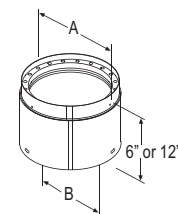

6" pipe adds 2" - 5" of length, 12" pipe adds 2" - 11" of length, when used with rigid sections of pipe.

SIZE	6"	List Price	7"	List Price	8"	List Price
A	7"		8"		9"	
B	6"		7"		8"	
6" STOCK #	6DVL-6ADJ	\$87.95	7DVL-6ADJ ❖	\$133.66	8DVL-6ADJ ❖	\$125.46
12" STOCK #	6DVL-12ADJ	\$107.42	7DVL-12ADJ ❖	\$124.54	8DVL-12ADJ ❖	\$151.39

DVL Telescoping Length

Use for a two piece installation from stove to ceiling support box or finishing collar.

SIZE	6"	List Price	7"	List Price	8"	List Price
A	7"		8"		9"	
B	6"		7"		8"	
C	7 1/8"		8 1/8"		9 1/8"	
29"-48"	6DVL-46TA	\$259.54	7DVL-46TA ❖	\$277.10	8DVL-46TA ❖	\$340.98
40"-68"	6DVL-68TA	\$344.35	7DVL-68TA ❖	\$367.89	8DVL-68TA ❖	\$410.79