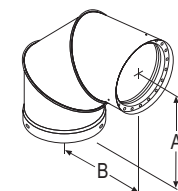

DVL Telescoping Length

Use for a two piece installation from stove to ceiling support box or finishing collar.

SIZE	6"	List Price	7"	List Price	8"	List Price
A	7"		8"		9"	
B	6"		7"		8"	
C	7 1/8"		8 1/8"		9 1/8"	
29"-48"	6DVL-46TA	\$259.54	7DVL-46TA ❖	\$277.10	8DVL-46TA ❖	\$340.98
40"-68"	6DVL-68TA	\$344.35	7DVL-68TA ❖	\$367.89	8DVL-68TA ❖	\$410.79

DVL Double-Wall Black 45° Elbow

Offsets obstructions as needed. Elbows angles are adjustable.

SIZE	6"	List Price	7"	List Price	8"	List Price
A	3 1/2"		4 1/2"		5 1/2"	
B	4 1/4"		5 3/8"		5 3/8"	
STOCK #	6DVL-E45	\$112.79	7DVL-E45 ❖	\$139.20	8DVL-E45 ❖	\$160.32

DVL Double-Wall Black 90° Elbow

SIZE	6"	List Price	7"	List Price	8"	List Price
A	6"		7"		7 1/2"	
B	5 3/4"		6 3/4"		7 1/4"	
STOCK #	6DVL-E90	\$168.99	7DVL-E90 ❖	\$206.18	8DVL-E90 ❖	\$228.97

DVL Increaser