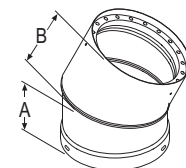

6" pipe adds 2" - 5" of length, 12" pipe adds 2" - 11" of length, when used with rigid sections of pipe.

SIZE	6"	List Price	7"	List Price	8"	List Price
A	7"		8"		9"	
B	6"		7"		8"	
6" STOCK #	6DVL-6ADJ	\$87.95	7DVL-6ADJ ❖	\$133.66	8DVL-6ADJ ❖	\$125.46
12" STOCK #	6DVL-12ADJ	\$107.42	7DVL-12ADJ ❖	\$124.54	8DVL-12ADJ ❖	\$151.39

DVL Telescoping Length

Use for a two piece installation from stove to ceiling support box or finishing collar.

SIZE	6"	List Price	7"	List Price	8"	List Price
A	7"		8"		9"	
B	6"		7"		8"	
C	7 1/8"		8 1/8"		9 1/8"	
29"-48"	6DVL-46TA	\$259.54	7DVL-46TA ❖	\$277.10	8DVL-46TA ❖	\$340.98
40"-68"	6DVL-68TA	\$344.35	7DVL-68TA ❖	\$367.89	8DVL-68TA ❖	\$410.79

DVL Double-Wall Black 45° Elbow

Offsets obstructions as needed. Elbows angles are adjustable.

SIZE	6"	List Price	7"	List Price	8"	List Price
A	3 1/2"		4 1/2"		5 1/2"	
B	4 1/4"		5 3/8"		5 3/8"	
STOCK #	6DVL-E45	\$112.79	7DVL-E45 ❖	\$139.20	8DVL-E45 ❖	\$160.32

DVL Double-Wall Black 90° Elbow

SIZE	6"	List Price	7"	List Price	8"	List Price
A	6"		7"		7 1/2"	
B	5 3/4"		6 3/4"		7 1/4"	
STOCK #	6DVL-E90	\$168.99	7DVL-E90 ❖	\$206.18	8DVL-E90 ❖	\$228.97

DVL Increaser