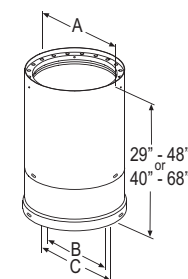

6" pipe adds 2" - 5" of length, 12" pipe adds 2" - 11" of length, when used with rigid sections of pipe.

SIZE	6"	List Price	7"	List Price	8"	List Price
A	7"		8"		9"	
B	6"		7"		8"	
6" STOCK #	6DVL-6ADJ	\$87.95	7DVL-6ADJ ❖	\$133.66	8DVL-6ADJ ❖	\$125.46
12" STOCK #	6DVL-12ADJ	\$107.42	7DVL-12ADJ ❖	\$124.54	8DVL-12ADJ ❖	\$151.39

DVL Telescoping Length

Use for a two piece installation from stove to ceiling support box or finishing collar.

SIZE	6"	List Price	7"	List Price	8"	List Price
A	7"		8"		9"	
B	6"		7"		8"	
C	7 1/8"		8 1/8"		9 1/8"	
29"-48"	6DVL-46TA	\$259.54	7DVL-46TA ❖	\$277.10	8DVL-46TA ❖	\$340.98
40"-68"	6DVL-68TA	\$344.35	7DVL-68TA ❖	\$367.89	8DVL-68TA ❖	\$410.79

DVL Double-Wall Black 45° Elbow

Offsets obstructions as needed. Elbows angles are adjustable.

SIZE	6"	List Price	7"	List Price	8"	List Price
A	3 1/2"		4 1/2"		5 1/2"	
B	4 1/4"		5 3/8"		5 3/8"	
STOCK #	6DVL-E45	\$112.79	7DVL-E45 ❖	\$139.20	8DVL-E45 ❖	\$160.32

DVL Double-Wall Black 90° Elbow

SIZE	6"	List Price	7"	List Price	8"	List Price
A	6"		7"		7 1/2"	
B	5 3/4"		6 3/4"		7 1/4"	
STOCK #	6DVL-E90	\$168.99	7DVL-E90 ❖	\$206.18	8DVL-E90 ❖	\$228.97

DVL Increaser